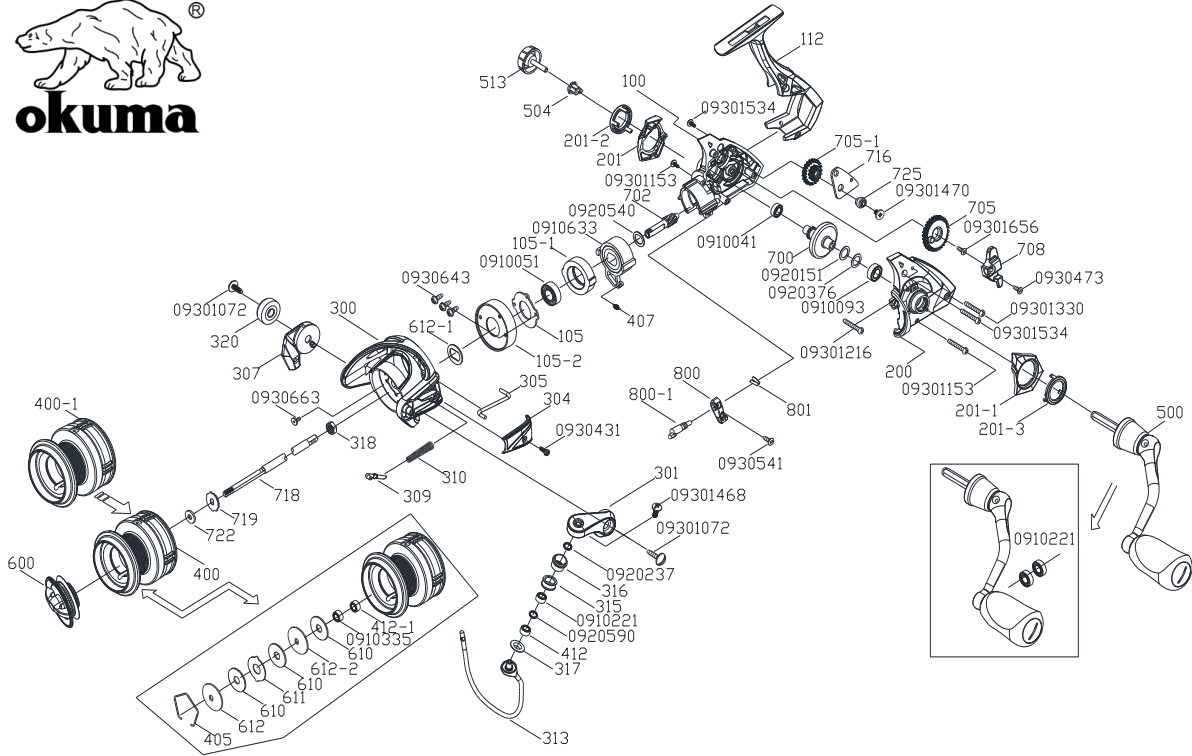

EPIXOR XT-55 PLUS PARTS LIST

型番 EPXT-55 PLUS

| KEY No | PARTS NAME | 希望小売 価格(税込) | KEY No | PARTS NAME | 希望小売 価格(税込) |
|--------|----------------------------|----------------|----------|----------------------------|----------------|
| 100 | Main body | ¥836 | 700 | Drive gear | ¥1,100 |
| 105 | Pinion bearing fixed plate | ¥176 | 702 | Pinion gear | ¥1,969 |
| 105-1 | Pinion bearing fixed plate | ¥176 | 705 | Transmission gear | ¥308 |
| 105-2 | Pinion bearing fixed plate | ¥407 | 705-1 | Transmission gear | ¥286 |
| 112 | Foot cap | ¥2,442 | 708 | Oscillating slider | ¥396 |
| 200 | Side plate | ¥957 | 716 | Oscillation slider plate | ¥176 |
| 201 | Side plate decoration | ¥363 | 718 | Main shaft | ¥814 |
| 201-1 | Side plate decoration | ¥363 | 719 | Click gear | ¥176 |
| 201-2 | Side plate decoration | ¥297 | 722 | Click gear washer | ¥121 |
| 201-3 | Side plate decoration | ¥297 | 725 | Transmission gear bushing | ¥121 |
| 300 | Rotor | ¥1,144 | 800 | Anti-reverse/anti-re lever | ¥176 |
| 301 | Bail arm | ¥363 | 800-1 | Anti-reverse/anti-re lever | ¥176 |
| 304 | Bail arm cover | ¥275 | 801 | Anti-re lever spring | ¥176 |
| 305 | Kick lever | ¥176 | 0910633 | One way bearing | ¥1,859 |
| 307 | Bail holder | ¥330 | 0910041 | Ball bearing | ¥924 |
| 309 | Bail arm slider | ¥176 | 0910221 | Ball bearing | ¥1,034 |
| 310 | Compression spring | ¥121 | 0910051 | Ball bearing | ¥1,001 |
| 313 | Bail wire assy. | ¥1,826 | 0910093 | Ball bearing | ¥935 |
| 315 | Line roller | ¥176 | 0910335 | Ball bearing | ¥858 |
| 316 | Line roller bushing | ¥176 | 0920376 | Washer | ¥121 |
| 317 | Line roller washer | ¥121 | 0920590 | Washer | ¥121 |
| 318 | Rotor nut | ¥176 | 0920151 | Washer | ¥121 |
| 320 | Rotor balance weight | ¥627 | 0920237 | Washer | ¥121 |
| 400 | Spool assy. | ¥3,454 | 0920540 | Washer | ¥121 |
| 400-1 | shallow Spool assy. | ¥3,454 | 09301153 | Screw | ¥121 |
| 405 | Drag washer retainer | ¥121 | 0930541 | Screw | ¥121 |
| 407 | Extension spring | ¥121 | 09301656 | Screw | ¥121 |
| 412 | Spool bushing | ¥176 | 09301216 | Screw | ¥121 |
| 412-1 | Spool bushing | ¥176 | 09301330 | Screw | ¥121 |
| 500 | Handle assy. | ¥2,970 | 0930473 | Screw | ¥176 |
| 504 | Handle screw cap washer | ¥121 | 09301534 | Screw | ¥121 |
| 513 | Handle cap | ¥308 | 09301470 | Screw | ¥121 |
| 600 | Drag knob | ¥1,826 | 09301468 | Screw | ¥176 |
| 610 | Drag washer | ¥176 | 0930643 | Screw | ¥121 |
| 611 | EARED WASHER | ¥176 | 0930431 | Screw | ¥121 |
| 612 | Key washer | ¥176 | 09301072 | Screw | ¥121 |
| 612-1 | Key washer | ¥121 | 0930663 | Screw | ¥121 |
| 612-2 | KEY WASHER | ¥176 | | | |